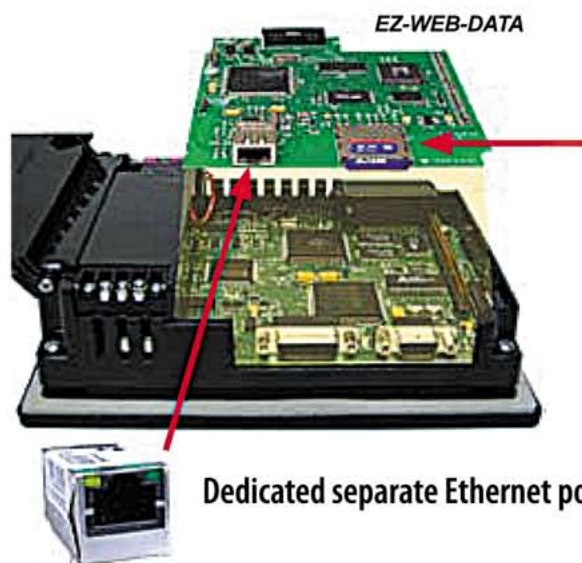

# Touchscreens and Panels... now with web access!

Separate Processor for Internet, Remote Monitoring and Control

View and control the Touch Screen in real time, from the other side of the world!

Add Web Server/Data Storage Card to your existing PowerPanel™ or EZPanel™ for just \$185.