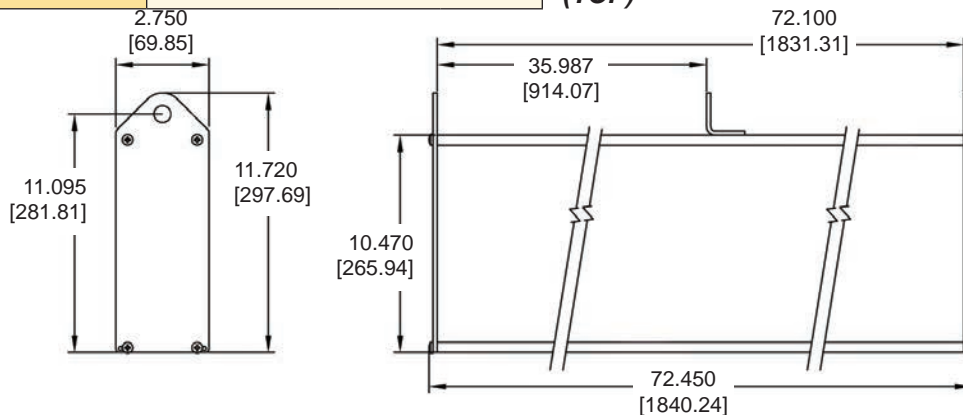

EZMarquee - 4 Lines 40 Characters (Outdoor)

4 Lines 40 Characters - NEMA 4X

The 4 Line 40 Char EZMarquee can hold up to a maximum of 40 characters (2") per line and features 4 lines of RED/Tri-Color LEDs. EZMarquees are enclosed in NEMA 4X extruded aluminum housing with NEMA ICS 2-230 level of electrical noise immunity. All 4 Line 40 Character models are capable of communicating over RS232 and RS422/485 along with different models for Ethernet, DeviceNet and Profibus connectivity.

Characteristics:

Character Height: 2" / 4" / 6" / 8"
 Characters per Line: 40 / 20 / 13 / 10
 Number of Lines: 4 / 2 / 1 / 1
 Visibility: 100' / 200' / 300' / 400'

4 Lines 40 Characters feature:

- 4 lines of 40 characters max
- Pre-matched LEDs
- 24 Hour Burn-In tested
- International Character Set
- Hang Mounting
- NEMA 4/4X Outdoor Housing
- NEMA ICS 2-230
- 110/220 VAC Power Input
- Surge Protection
- 100,000+ Hours Rated Life

See the different communication interface options available in the charts below

RED Outdoor

TRI color Outdoor

Model Number	Interface
EZMR-4L40C-OUT	RS232 and RS422/485 only
EZMR-4L40C-E-OUT	Ethernet included
EZMR-4L40C-D-OUT	DeviceNet included
EZMR-4L40C-P-OUT	Profibus included

RED Outdoor
Highbright

(BOTTOM)

4 Lines 40 Characters
Dimensions

(TOP)