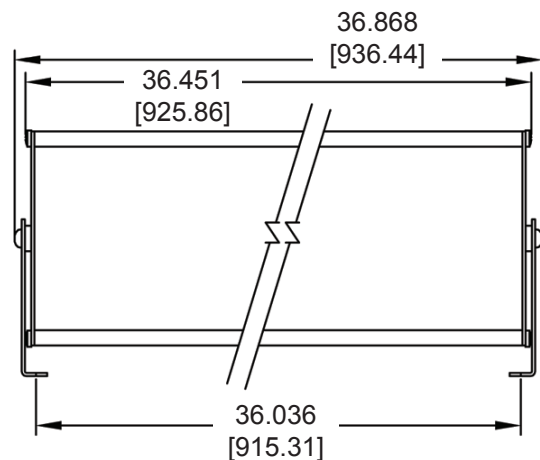

EZMarquee - 2 Lines 20 Characters (Indoor Sunlight)

2 Lines 20 Characters - NEMA 12

The 2 Line 20 Char EZMarquee can hold up to a maximum of 20 characters (2") per line and features 2 lines of RED/Tri-Color LEDs. EZMarquees are enclosed in NEMA 12 extruded aluminum housing with NEMA ICS 2-230 level of electrical noise immunity. All 2 Line 20 Character models are capable of communicating over RS232 and RS422/485 along with different models for Ethernet, DeviceNet and Profibus connectivity.

Characteristics:

Character Height: 2" / 4"
 Characters per Line: 20 / 10
 Number of Lines: 2 / 1
 Visibility: 100' / 200'

2 Lines 20 Characters feature:

- 2 lines of 20 characters max
- Pre-matched LEDs
- 24 Hour Burn-In tested
- International Character Set
- Hang Mounting
- NEMA 12 Housing
- NEMA ICS 2-230
- 110/220 VAC Power Input
- Surge Protection
- 100,000+ Hours Rated Life

See the different communication interface options available in the charts below

RED Indoor

RED High-bright

Model Number	Interface
EZMRH-2L20C	RS232 and RS422/485 only
EZMRH-2L20C-E	Ethernet included
EZMRH-2L20C-D	DeviceNet included
EZMRH-2L20C-P	Profibus included

2 Lines 20 Characters Dimensions

MOUNTING HOLE CENTERS