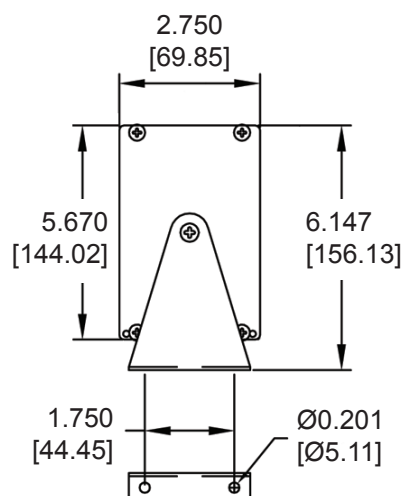

EZMarquee - 2 Lines 20 Characters (Indoor Sunlight)

2 Lines 20 Characters - NEMA 12

The 2 Line 20 Char EZMarquee can hold up to a maximum of 20 characters (2") per line and features 2 lines of RED/Tri-Color LEDs. EZMarquees are enclosed in NEMA 12 extruded aluminum housing with NEMA ICS 2-230 level of electrical noise immunity. All 2 Line 20 Character models are capable of communicating over RS232 and RS422/485 along with different models for Ethernet, DeviceNet and Profibus connectivity.

Characteristics:

Character Height: 2" / 4"
 Characters per Line: 20 / 10
 Number of Lines: 2 / 1
 Visibility: 100' / 200'

2 Lines 20 Characters feature:

- 2 lines of 20 characters max
- Pre-matched LEDs
- 24 Hour Burn-In tested
- International Character Set
- Hang Mounting
- NEMA 12 Housing
- NEMA ICS 2-230
- 110/220 VAC Power Input
- Surge Protection
- 100,000+ Hours Rated Life

2 Lines 20 Characters Dimensions

MOUNTING HOLE CENTERS